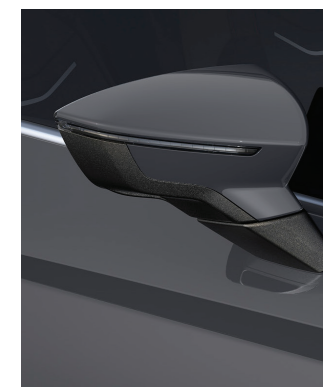

Magnetic Tech
S7S7 (Metallic)

FR40

Graphene Grey
R6R6 (Special Metallic)

Colours can vary from screen to screen and printer to printer. Please contact your local dealer to view colour swatches.