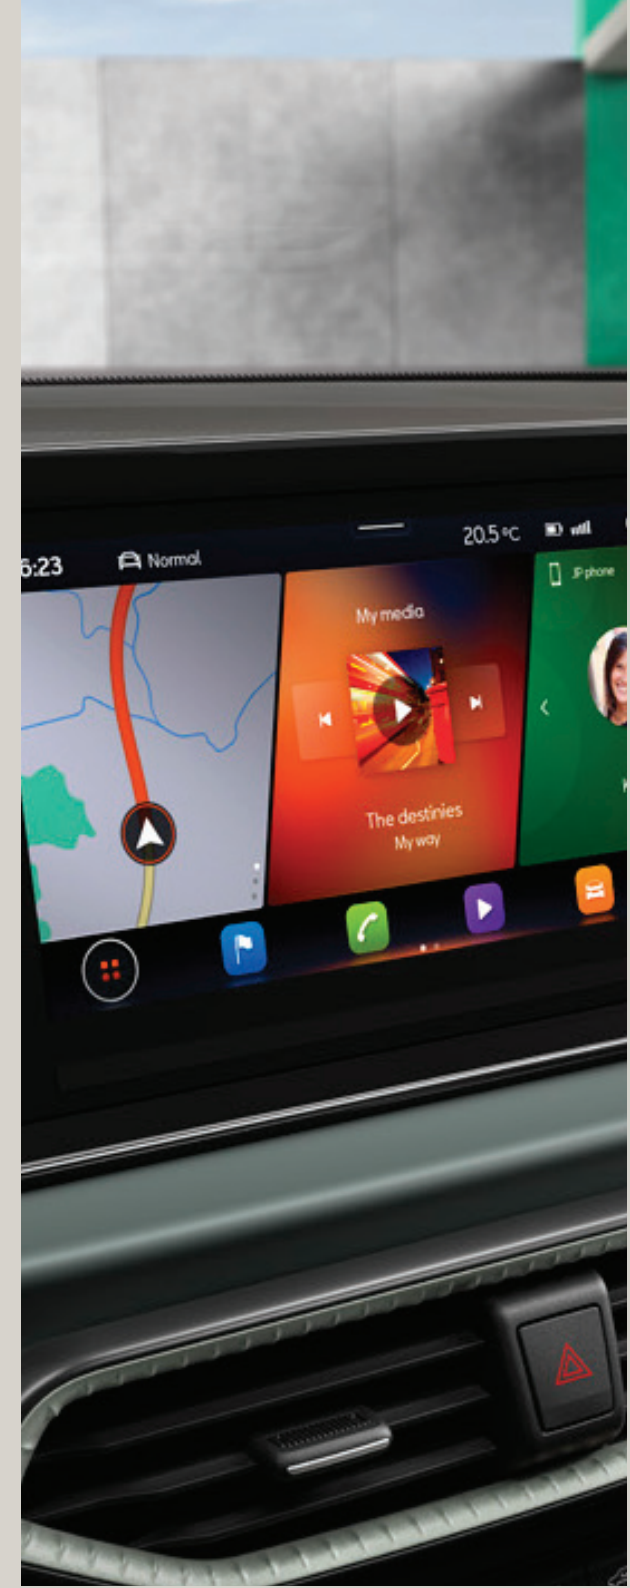

Want a seamless digital experience? The SEAT Arona keeps you constantly connected. Behind the wheel or outside your car. Download the MY SEAT APP and use your smartphone to access vehicle data. Or open MY SEAT APP through the touchscreen to start planning your route or organise your playlist. Now you can locate parking slots, see real-time traffic maps and get route information to improve your experience even more. Always there, always on. That's what real connectivity means.

Standard Connectivity (Included for 10 Years)

- Enrollment via 2KOV
- Enrollment via Pairing Code
- Delete User/ Restore Factory Settings
- Legal Notice
- Privacy Mode & Service Deactivation
- Data Plan (fees apply)
- Static Data Upload
- Online Infotainment Update (OTA)
- Online System Update (OTA)
- Personalisation
- Store
- Breakdown Call
- Customer Care
- Vehicle Health Report
- Vehicle Status
- Service Scheduling
- Driving Data
- Horn & Turn Signals

- Area Alert
- Speed Alert
- Anti-Theft Alert
- Remote Lock & Unlock
- Parking Position
- **Online POI Search (Navi Only)**
- **Online Destination Import (Navi Only)**
- **Online Route Import (Navi Only)**
- **Online Map Update (Navi Only)**
- **Online Voice Assistant (Navi Only)**
- **Internet Radio (Navi Only)**

Connectivity Plus (Included for 3 Years for Navi Systems)

- Online Traffic Information
- Online Route Calculation
- Parking Stations (Dynamic POI)
- Petrol Stations (Dynamic POI)