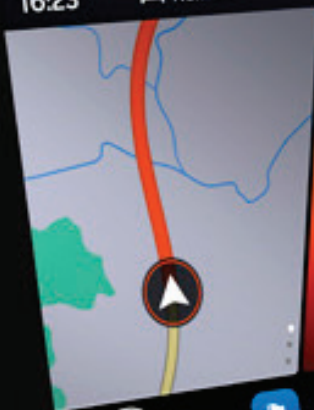

My media

The destinies
My way

iPhone

Kate

VIEW

VIEW

VIEW

22.0°

A/C

SYNC