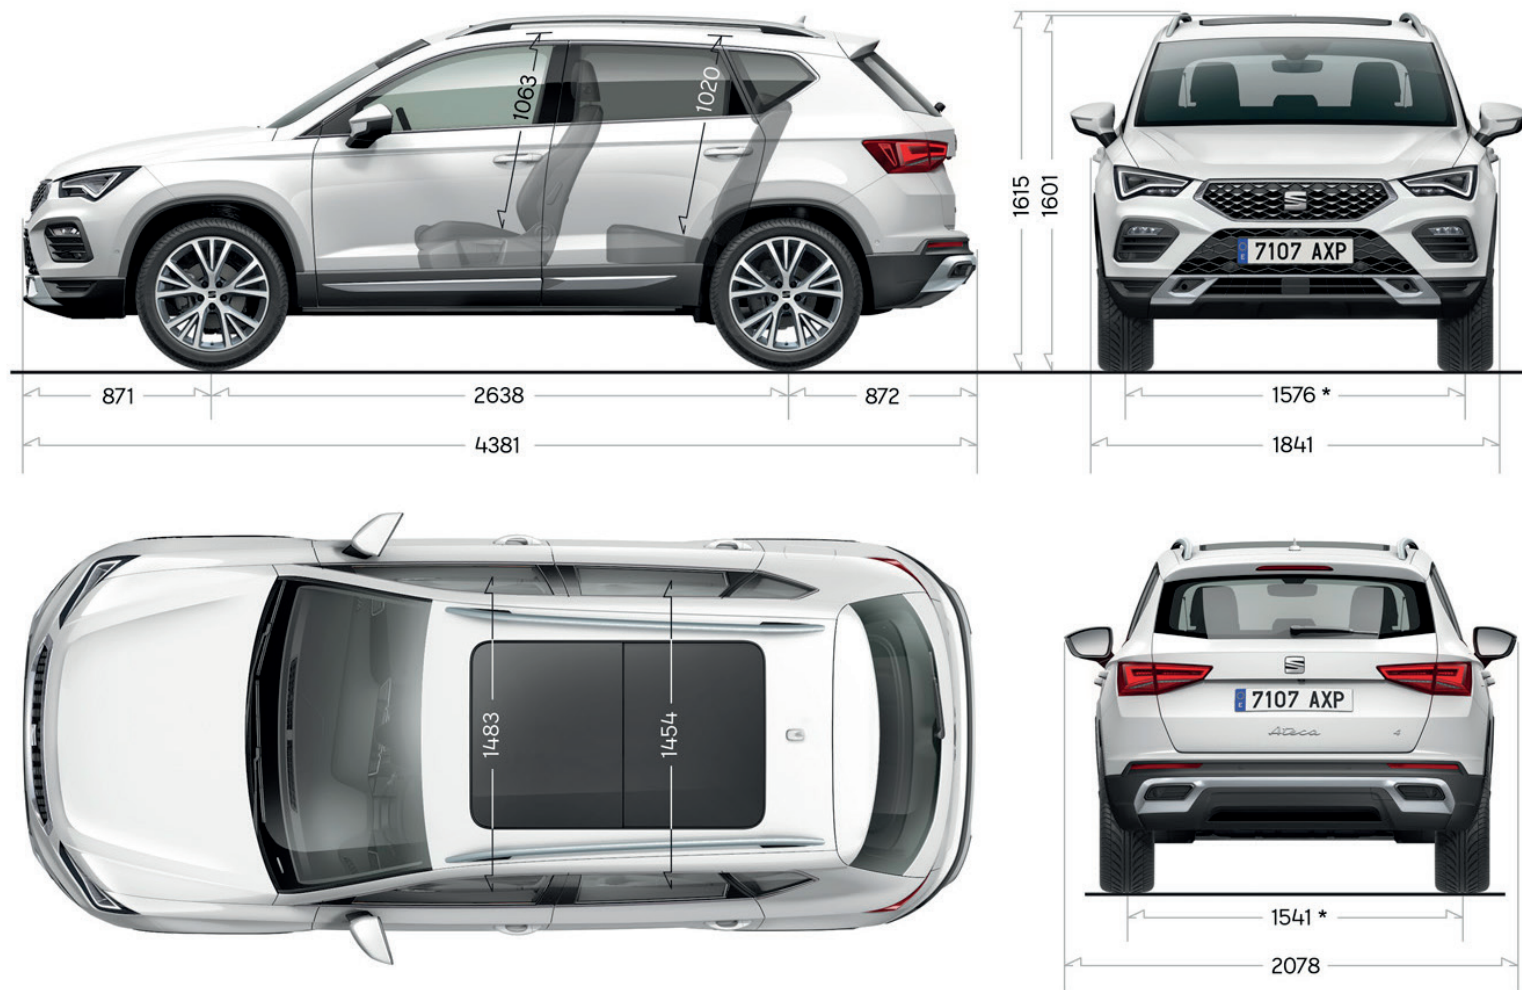

Ateca

Engine	KHP*BX	KHP*NX	KHP*NZ	KHP*CX	KHP*FX	KHP*FZ	KHP*FS
Cylinder/Valve (total)	3/12	4/16					
Displacement (cc)	999	1498		1968			
Cylinder bore and stroke (mm)	74.5/76.4	74.5 / 85.9		81.0/95.5			
Compression ratio	11.5	10.5		16.0			
Maximum power (kW (HP)/rpm)	81 (110)/5500	110 (150)/5000-6000		85 (116)/2750-4250	110(150)/3250-4200	110(150)/3000-4200	
Maximum torque (Nm/rpm)	200/2000-3000	250/1500-3500		300/1600-2500	340/1600-3000	360/1600-2750	
Atmospheric/Supercharged				Turbocharged			
Fuel type	Petrol			Diesel			

Performance

Maximum speed (km/h)	180	202	202	185	202	202	197
Acceleration 0-80 km/h (s)	7.4	6.4	6.4	7.3	6.6	6.1	5.7
Acceleration 0-100 km/h (s)	11.3	9.0	9.0	10.9	9.3	9.0	8.7

Other Information

Turning diameter (m)	10.8						
Gearbox Type	6-Speed Man	6-Speed Man	7-Speed DSG	6-Speed Man	6-Speed Man	7-Speed DSG	7-Speed DSG 4WD
Length/width/height (mm)	4381 / 1841 / 1601 (1615 - Incl. Roof Rails)						
Wheelbase (mm)	2638						
Boot capacity (l)	510						
Fuel tank capacity (l)	50						
Maximum towing weight without brake (kg)	670	700		730	740	750	750
Maximum towing weight w/brake 8% (kg)	1500	1850	1800	1800	1900	1900	2100
Maximum towing weight w/brake 12% (kg)	1300	1800	1600	1500	1800	1800	2100

Dimensions

* Model with 215/60 R16 ET43